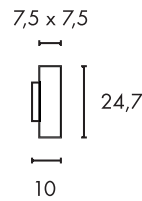

LED Upgrade

LED GU10 3,5W 36°
3000K 240lm EEK=A+
4kWh/1000h
Art. Nr. 560084

Variante	Art. Nr	EUR
☐ weiß	148015