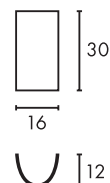

LED Upgrade

LED E27 9,5W
2700K 806lm EEK=A+
10kWh/1000h
Art. Nr. 560161

Variante	Art. Nr	EUR
● beige	155643