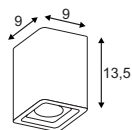

LED Upgrade

LED GU10 4,3W 40°
3000K 245lm EEK=A+
5kWh/1000h
Art. Nr. 551253

Variante	Art. Nr	EUR
☐ weiß	148004