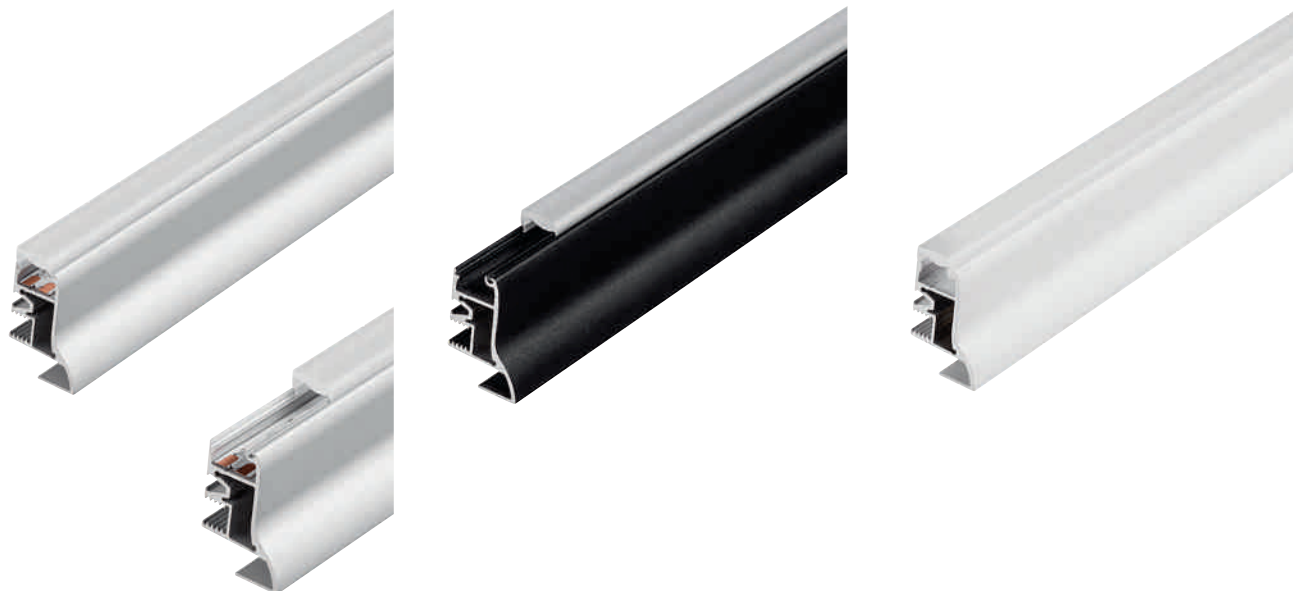

GLENOS Fussleisten-Profil