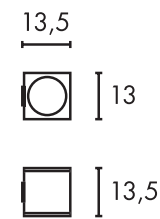

LED Upgrade

LED GU10 17,5W 30°
2700K 880lm EEK=A
18kWh/1000h
Art. Nr. 551642

Variante	Art. Nr	EUR
○ weiß	229561	
● silbergrau	229564	
● anthrazit	229565