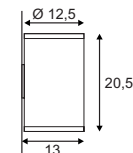

LED Upgrade

LED GU10 15,5W 30°
2700K 680lm EEK=A
16kWh/1000h
Art. Nr. 570672

Variante	Art. Nr	EUR
● alu gebürstet	229776