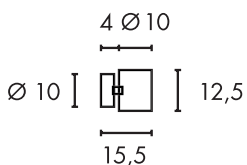

LED Upgrade

LED GX53 3W 120°
3000K 250lm EEK=A++
3kWh/1000h
Art. Nr. 551372

Variante	Art. Nr	EUR
● steingrau	230364	
● anthrazit	230365