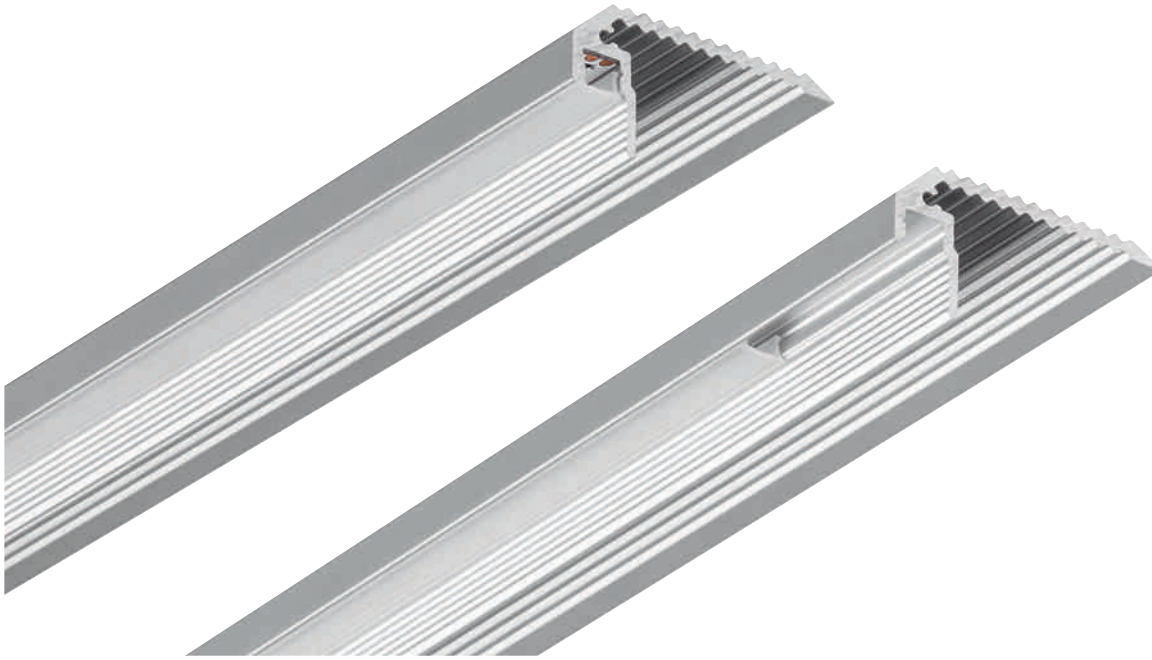

GLENOS Treppenstufen-Profil down

Farbe	Material	max. Breite LED-Strips (mm)	Montageart Aufbau	Montageart Einbau	Länge (cm)	Breite (cm)	Höhe (cm)	Gewicht (kg)	Abdeckung	Artikelnummer	EUR
alu eloxiert	Aluminium	4,8	x	-	100	3,8	2	0,32	exkl.	213591	
alu eloxiert	Aluminium	4,8	x	-	200	3,8	2	0,64	exkl.	213592	

ZUBEHÖR GLENOS TREPPENSTUFEN-PROFIL DOWN

Abdeckung
Kunststoff PC
B: 0,6 cm H: 0,4 cm
satinieret

Variante	Art. Nr.	EUR
☐ 1 Stk. 1m	213594	
☐ 1 Stk. 2m	213595	

Endkappe
Kunststoff
L: 3,9 cm B: 2 cm

Variante	Art. Nr.	EUR
☒ 2 Stk.	213599