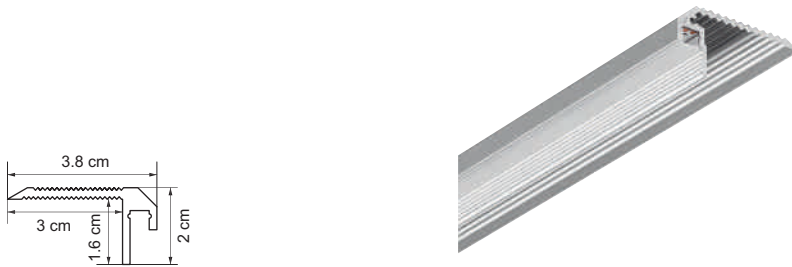

GLENOS Treppenstufen-Profil down

Farbe	Material	max. Breite LED-Strips (mm)	Montageart Aufbau	Montageart Einbau	Länge (cm)	Breite (cm)	Höhe (cm)	Gewicht (kg)	Abdeckung	Artikelnummer	EUR
alu eloxiert	Aluminium	4,8	x	-	100	3,8	2	0,32	exkl.	213591	
alu eloxiert	Aluminium	4,8	x	-	200	3,8	2	0,64	exkl.	213592	

ZUBEHÖR GLENOS TREPPENSTUFEN-PROFIL DOWN

Abdeckung
Kunststoff PC
B: 0,6 cm H: 0,4 cm
satinieret

Variante	Art. Nr.	EUR
☐ 1 Stk. 1m	213594	
☐ 1 Stk. 2m	213595	

Endkappe
Kunststoff
L: 3,9 cm B: 2 cm

Variante	Art. Nr.	EUR
☒ 2 Stk.	213599