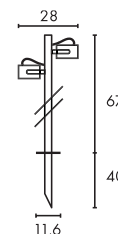

LED Upgrade

LED GX53 3W 120°
3000K 250lm EEK=A++
3kWh/1000h
Art. Nr. 551372

Variante	Art. Nr	EUR
● anthrazit	231535