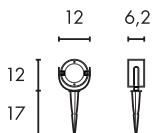

LED Upgrade

LED GX53 3W 120°
3000K 250lm EEK=A++
3kWh/1000h
Art. Nr. 551372

Variante	Art. Nr	EUR
● anthrazit	231525