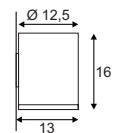

LED Upgrade

LED GU10 15,5W 30°
2700K 680lm EEK=A
16kWh/1000h
Art. Nr. 570672

Variante	Art. Nr	EUR
● alu gebürstet	229766