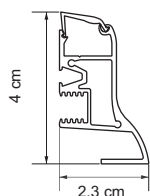

GLENOS Fussleisten-Profil

Hinweis

Max. Breite LED-Strip 12 mm/ Dübel geeignet zur Befestigung an Mauerwänden (Ø Bohrloch 6 mm). Zur Befestigung an Trockenwänden wird ein Klebstoff auf Hybrid-Polymer-Basis empfohlen.

Farbe	Material	max. Breite LED-Strips (mm)	Montageart Aufbau	Montageart Einbau	Länge (cm)	Breite (cm)	Höhe (cm)	Gewicht (kg)	Abdeckung	Artikelnummer	EUR
schwarz matt	Aluminium/Kunststoff	12	x	-	100	2,2	4	0,47	inkl.	214000	
weiß matt	Aluminium/Kunststoff	12	x	-	100	2,2	4	0,47	inkl.	214001	
alu eloxiert	Aluminium/Kunststoff	12	x	-	100	2,2	4	0,47	inkl.	214004	
schwarz matt	Aluminium/Kunststoff	12	x	-	200	2,2	4	0,94	inkl.	214010	
weiß matt	Aluminium/Kunststoff	12	x	-	200	2,2	4	0,94	inkl.	214011	
alu eloxiert	Aluminium/Kunststoff	12	x	-	200	2,2	4	0,94	inkl.	214014	

ZUBEHÖR GLENOS FUSSLEISTEN-PROFIL

Eckverbinder, innen

Kunststoff
B: 3,4 cm H: 4,2 cm

Variante	Art. Nr.	EUR
● 1 Stk.	214040	
○ 1 Stk.	214041	
● 1 Stk.	214044	

Eckverbinder, außen

Kunststoff
B: 3,4 cm H: 4,1 cm

Variante	Art. Nr.	EUR
● 1 Stk.	214050	
○ 1 Stk.	214051	
● 1 Stk.	214054	

Endkappe

Kunststoff
B: 2,5 cm H: 4,2 cm

Variante	Art. Nr.	EUR
● 2 Stk.	214060	
○ 2 Stk.	214061	
● 2 Stk.	214064	

Dübel

Kunststoff
Ø: 0,7 cm H: 3,7 cm

Variante	Art. Nr.	EUR
● 2 Stk.	214068